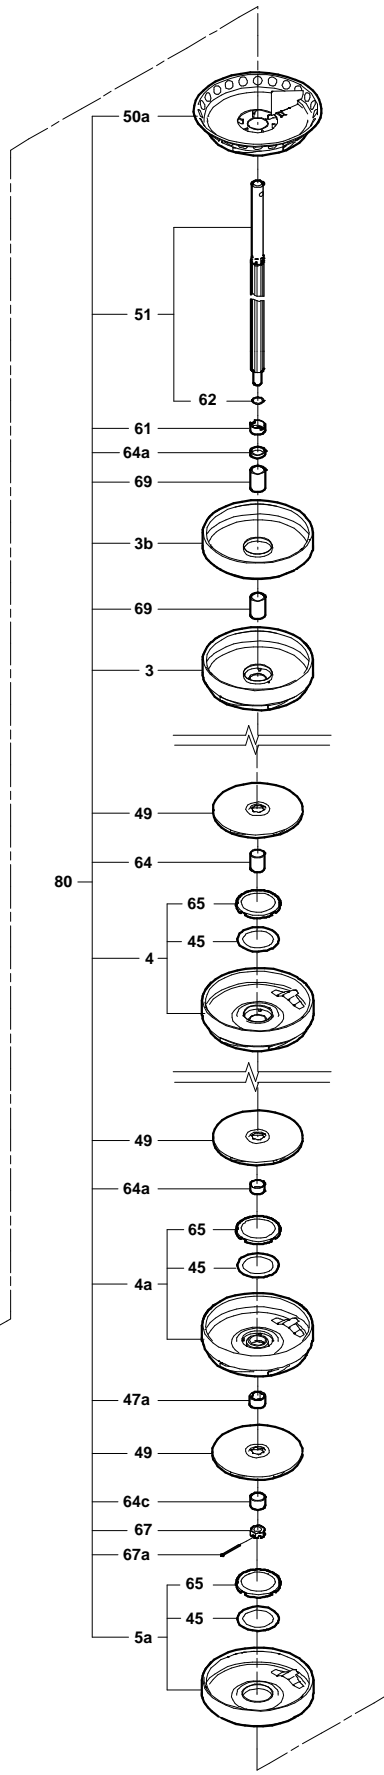

## Spare Part Kits

Since certain pump parts can be expected to exhibit wear at the same time as related pump parts, they have been grouped into the following kits for your convenience. The numbers indicate the quantity of the part within each kit. Please order these kits using the kit part number at the top of the columns.

Position Number	Description	Part Number**	Part No. 405346	Part No. 96434799	Part No. 96434800	Part No. 96434801		
			Shaft Seal & Gasket Kit All stages	Repair Kit 2-10 stages	Repair Kit 11-18 stages	Repair Kit 22-26 stages	Stack® Kits	
			(EPDM)				(Does not include Seal & Gasket Kit)	
							Model	Part No.
4a	Bearing Chamber	405502		1	2	3		
37	Sleeve Gasket $\varnothing 138 / \varnothing 130 \times 0.5\text{mm}$	96026069	2	2	2	2	CRT2-20	405553
38	Drain Plug O-Ring (EPDM) $\varnothing 16.3 \times 2.4\text{mm}$	ID1288		1	1	1	CRT2-30	405554
45	Neck Ring	400003		9	16	23	CRT2-40	405555
47a	Bearing Ring $\varnothing 15.9 / \varnothing 10.9 \times 9.7\text{mm}$	96430108		1	2	3	CRT2-50	405556
61	Spacer for Shaft Seal	400585		1	1	1	CRT2-60	405557
64c	Spacer	400584		1	1	1	CRT2-70	405558
65	Neck Ring Retainer	400501		9	16	23	CRT2-80	405559
67	Slotted M8 Lock Nut	96427486		1	1	1	CRT2-90*	405560
67a	Cotter Pin $\varnothing 2.5 \times 20\text{mm}$ for Lock Nut	96427488		1	1	1	CRT2-100	405561
102	O-Ring (EPDM) $\varnothing 18 \times 2.5\text{mm}$	ID2041	1				CRT2-110*	405562
103	Upper Seal Ring 12mm	980760	1				CRT2-120	405563
104	Lower Seal Ring 12mm	980758	1				CRT2-130*	405564
107	O-Ring (EPDM) $\varnothing 11.5 \times 4.3\text{mm}$	ID2040	1				CRT2-150	405565
108	Seal Spring 12mm	980751	1				CRT2-180	405566
111	Upper Seal Driver 12mm	980747	1				CRT2-220*	405567
112	Lower Seal Driver 12mm	980749	1				CRT2-260*	405568

Exploded view (tm027207 3304)

TM027207