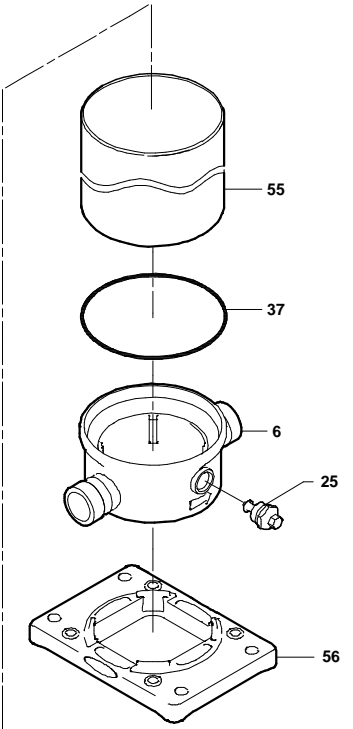

## Spare Part Kits

Since certain pump parts can be expected to exhibit wear at the same time as related pump parts, they have been grouped into the following kits for your convenience. The numbers indicate the quantity of the part within each kit. Please order these kits using the kit part number at the top of the columns.

Position Number	Description	Part Number**	Part No. 405346	Part No. 96434799	Part No. 96434800	Part No. 96434801		
			Shaft Seal & Gasket Kit All stages	Repair Kit 2-10 stages	Repair Kit 11-18 stages	Repair Kit 22-26 stages	Stack® Kits	
			(EPDM)				(Does not include Seal & Gasket Kit)	
							Model	Part No.
4a	Bearing Chamber	405502		1	2	3		
37	Sleeve Gasket $\varnothing 138 / \varnothing 130 \times 0.5\text{mm}$	96026069	2	2	2	2	CRT2-20	405553
38	Drain Plug O-Ring (EPDM) $\varnothing 16.3 \times 2.4\text{mm}$	ID1288		1	1	1	CRT2-30	405554
45	Neck Ring	400003		9	16	23	CRT2-40	405555
47a	Bearing Ring $\varnothing 15.9 / \varnothing 10.9 \times 9.7\text{mm}$	96430108		1	2	3	CRT2-50	405556
61	Spacer for Shaft Seal	400585		1	1	1	CRT2-60	405557
64c	Spacer	400584		1	1	1	CRT2-70	405558
65	Neck Ring Retainer	400501		9	16	23	CRT2-80	405559
67	Slotted M8 Lock Nut	96427486		1	1	1	CRT2-90*	405560
67a	Cotter Pin $\varnothing 2.5 \times 20\text{mm}$ for Lock Nut	96427488		1	1	1	CRT2-100	405561
102	O-Ring (EPDM) $\varnothing 18 \times 2.5\text{mm}$	ID2041	1				CRT2-110*	405562
103	Upper Seal Ring 12mm	980760	1				CRT2-120	405563
104	Lower Seal Ring 12mm	980758	1				CRT2-130*	405564
107	O-Ring (EPDM) $\varnothing 11.5 \times 4.3\text{mm}$	ID2040	1				CRT2-150	405565
108	Seal Spring 12mm	980751	1				CRT2-180	405566
111	Upper Seal Driver 12mm	980747	1				CRT2-220*	405567
112	Lower Seal Driver 12mm	980749	1				CRT2-260*	405568

Exploded view (tm027207 3304)

TM027207