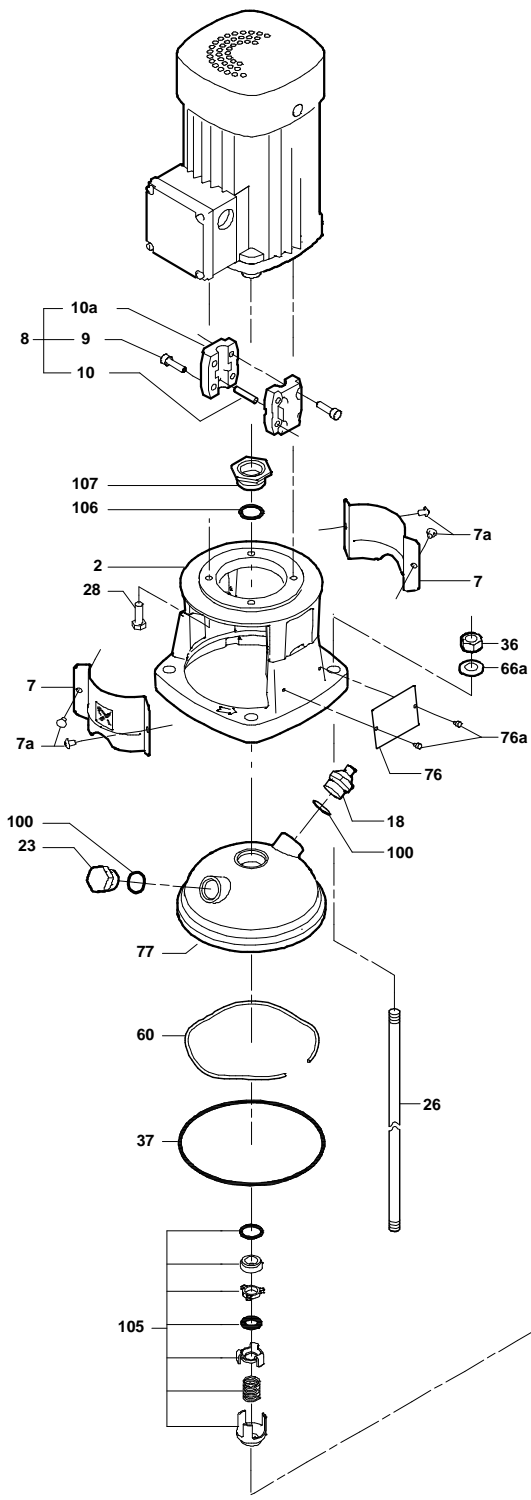

## Spare Part Kits

Since certain pump parts can be expected to exhibit wear at the same time as related pump parts, they have been grouped into the following kits for your convenience. The numbers indicate the quantity of the part within each kit. Please order these kits using the kit part number at the top of the columns.

Position Number	Description	Part Number**	Part No. 405346	Part No. 96434799	Part No. 96434800	Part No. 96434801		
			Shaft Seal & Gasket Kit All stages	Repair Kit 2-10 stages	Repair Kit 11-18 stages	Repair Kit 22-26 stages	Stack® Kits	
			(EPDM)				(Does not include Seal & Gasket Kit)	
							Model	Part No.
4a	Bearing Chamber	405502		1	2	3		
37	Sleeve Gasket $\varnothing 138 / \varnothing 130 \times 0.5\text{mm}$	96026069	2	2	2	2	CRT2-20	405553
38	Drain Plug O-Ring (EPDM) $\varnothing 16.3 \times 2.4\text{mm}$	ID1288		1	1	1	CRT2-30	405554
45	Neck Ring	400003		9	16	23	CRT2-40	405555
47a	Bearing Ring $\varnothing 15.9 / \varnothing 10.9 \times 9.7\text{mm}$	96430108		1	2	3	CRT2-50	405556
61	Spacer for Shaft Seal	400585		1	1	1	CRT2-60	405557
64c	Spacer	400584		1	1	1	CRT2-70	405558
65	Neck Ring Retainer	400501		9	16	23	CRT2-80	405559
67	Slotted M8 Lock Nut	96427486		1	1	1	CRT2-90*	405560
67a	Cotter Pin $\varnothing 2.5 \times 20\text{mm}$ for Lock Nut	96427488		1	1	1	CRT2-100	405561
102	O-Ring (EPDM) $\varnothing 18 \times 2.5\text{mm}$	ID2041	1				CRT2-110*	405562
103	Upper Seal Ring 12mm	980760	1				CRT2-120	405563
104	Lower Seal Ring 12mm	980758	1				CRT2-130*	405564
107	O-Ring (EPDM) $\varnothing 11.5 \times 4.3\text{mm}$	ID2040	1				CRT2-150	405565
108	Seal Spring 12mm	980751	1				CRT2-180	405566
111	Upper Seal Driver 12mm	980747	1				CRT2-220*	405567
112	Lower Seal Driver 12mm	980749	1				CRT2-260*	405568

Exploded view (tm027207 3304)

TM027207