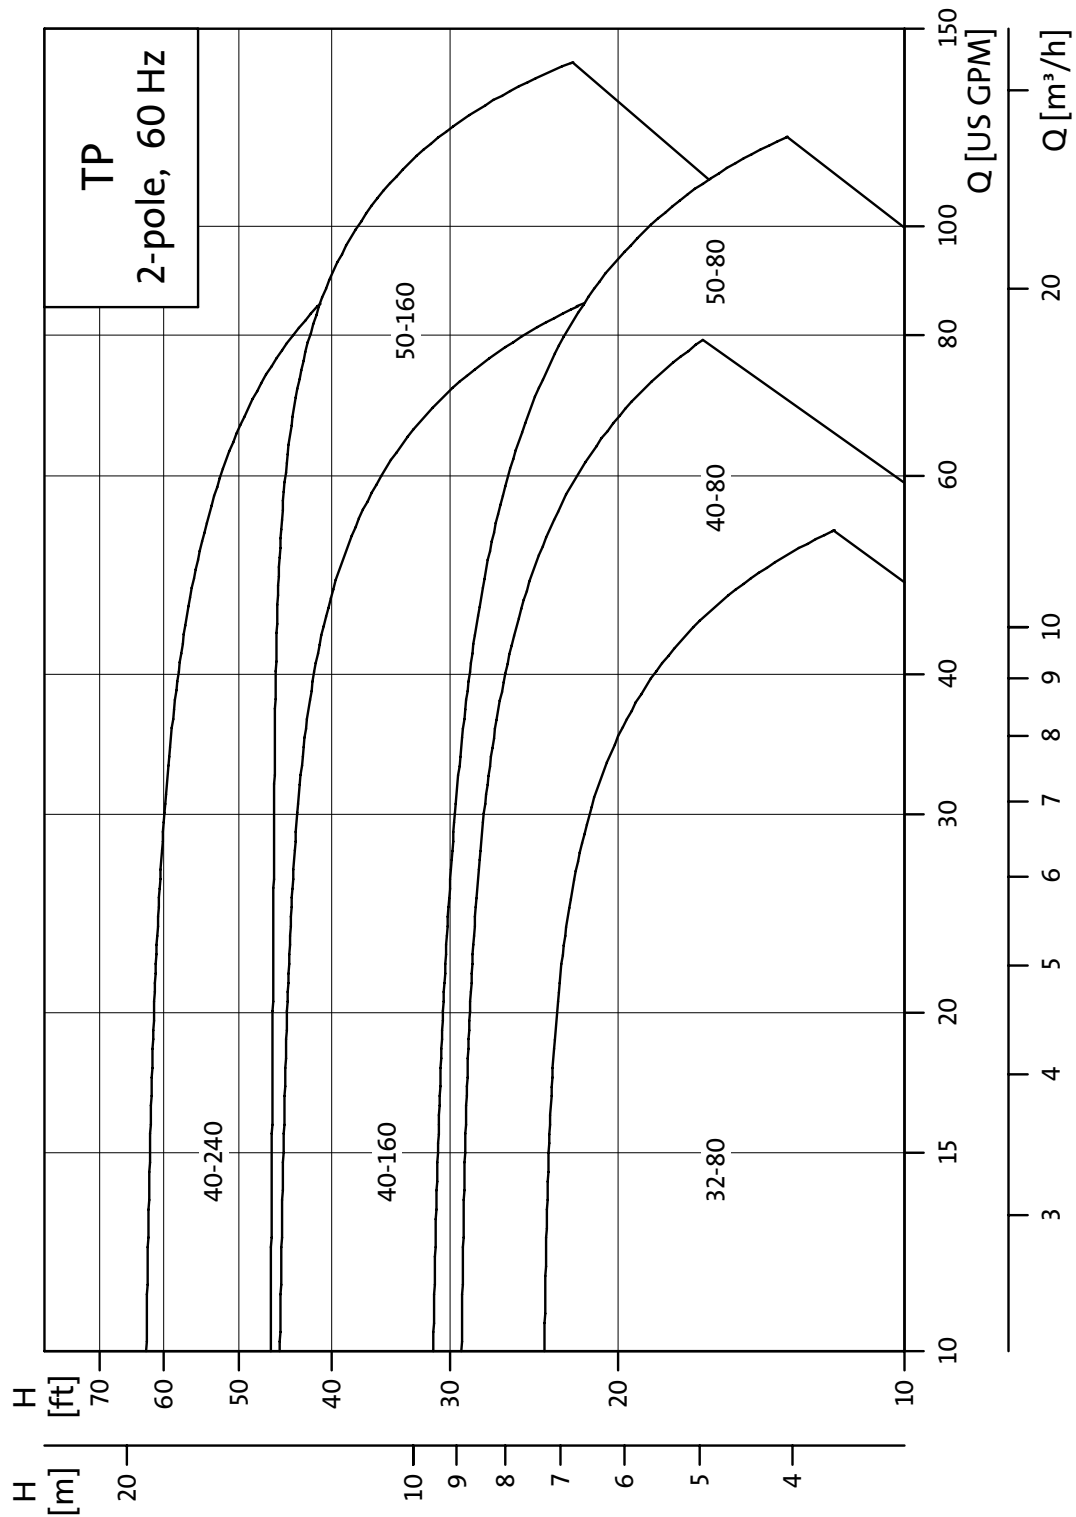

Performance range

E-circulators VersaFlo® TPE

Performance range, 2-pole, 3400 RPM

(See page 28 for performance curves)

TM02 5104 0306

Performance range

E-circulators VersaFlo® TPE

Performance range, 4-pole, 1690 RPM

(See page 28 for performance curves)

TM02 5103 0306