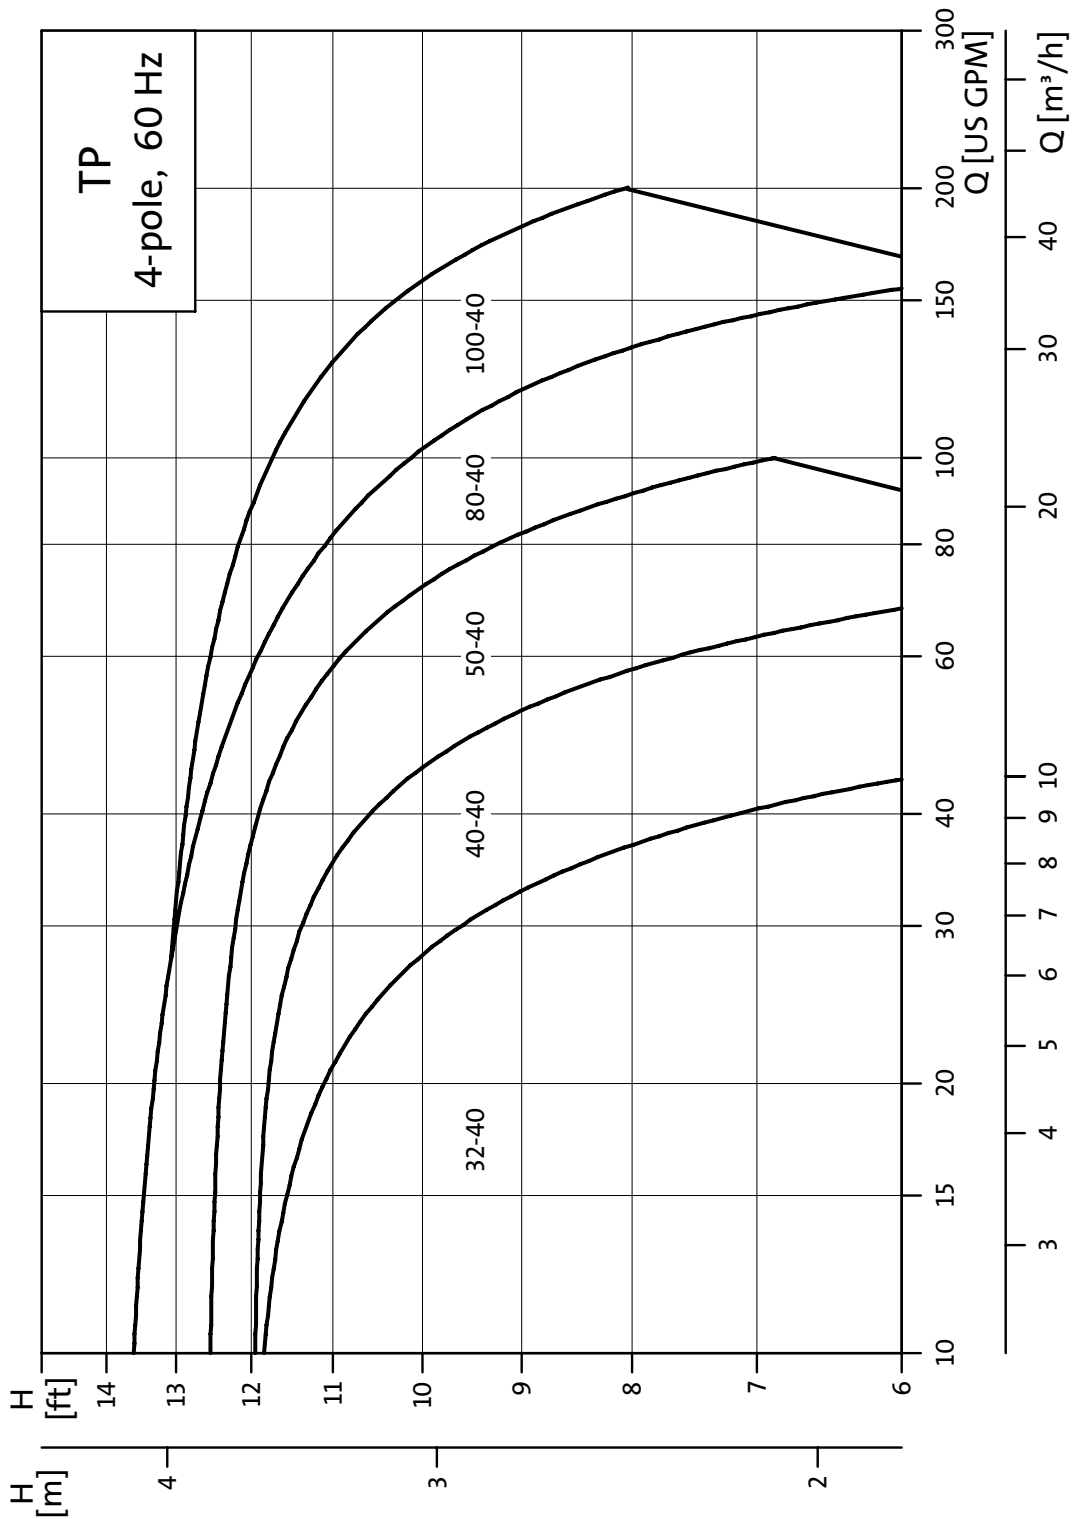

Performance range

E-circulators VersaFlo® TPE

Performance range, 2-pole, 3400 RPM

(See page 28 for performance curves)

TM02 5104 0306

Performance range

E-circulators VersaFlo® TPE

Performance range, 4-pole, 1690 RPM

(See page 28 for performance curves)

TM02 5103 0306